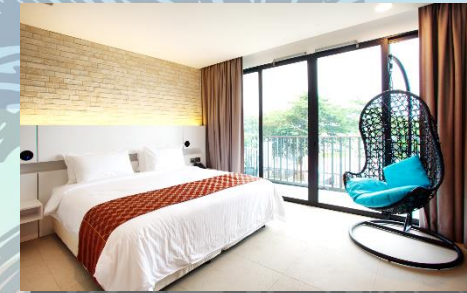

DELUXE SUITE (6 Units)

- Single Bedroom Suite
- Located on the 3rd Level
- Floor Area: 43sqm
- Night Occupancy: 2pax

For all bookings, guests are to follow the social gathering rules of having **not more than 5 people (including children)** during the duration of their stay (no change of in-room guests and no visitors allowed) – aligning to MMTF (Multi- Ministry Task Force) ruling

Included Amenities

- 1 King Size Bed
- Full Air-Conditioned with LED TV & Dining Table Set
- Mini Bar Fridge & Microwave Oven
- Water Dispenser Machine & Dolce Coffee Machine
- Hair Dryer, Torch Light & Digital Room Safe
- Complimentary Beverages - Coffee & Tea (Charges Applies for Additional Beverages)
- Toiletries & Bath Amenities (Additional at $5.00 per set)
- 1 Complimentary Parking Coupon per night (Single Exit Use)

Floor Plan