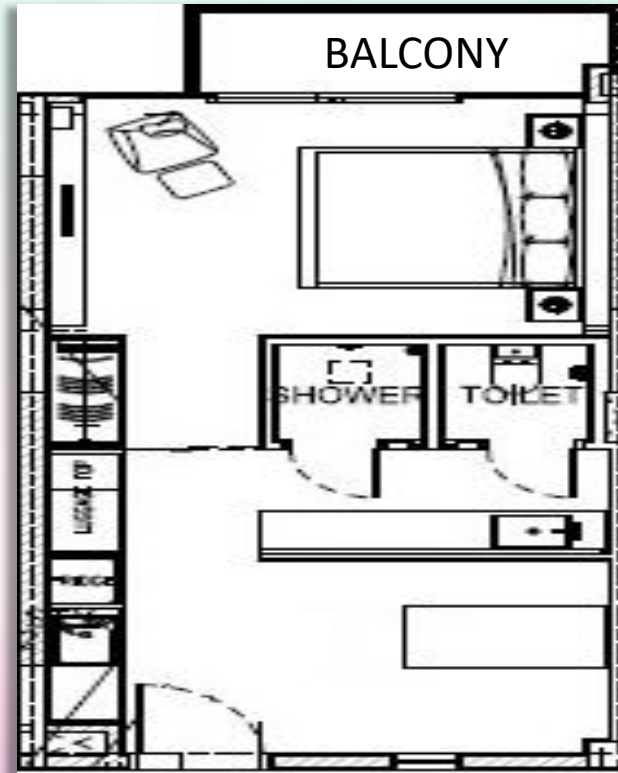

DELUXE SUITE (6 Units)

- Single Bedroom Suite
- Located on the 3rd Level
- Floor Area: 43sqm
- Night Occupancy: 2pax

For all bookings, guests are to follow the social gathering rules of having **not more than 5 people (including children)** during the duration of their stay (no change of in-room guests and no visitors allowed) – aligning to MMTF (Multi- Ministry Task Force) ruling

Included Amenities

- 1 King Size Bed
- Full Air-Conditioned with LED TV & Dining Table Set
- Mini Bar Fridge & Microwave Oven
- Water Dispenser Machine & Dolce Coffee Machine
- Hair Dryer, Torch Light & Digital Room Safe
- Complimentary Beverages - Coffee & Tea (Charges Applies for Additional Beverages)
- Toiletries & Bath Amenities (Additional at $5.00 per set)
- 1 Complimentary Parking Coupon per night (Single Exit Use)

Floor Plan