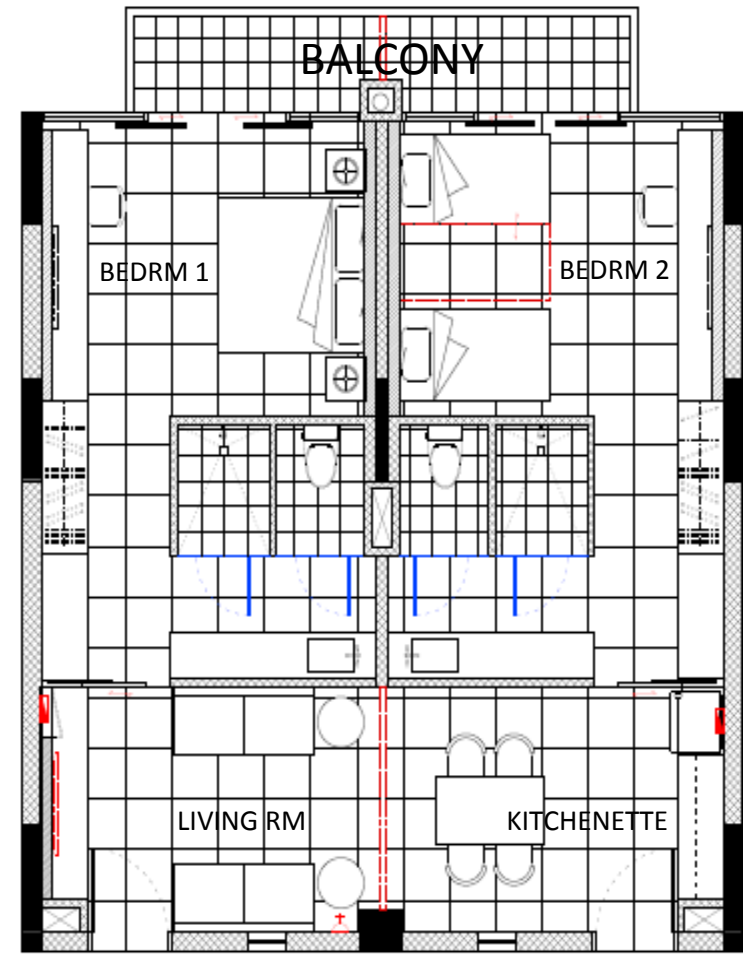

Family Suite Plus (Located at 2<sup>nd</sup> Level)

### FLOORPLAN

86Sqm Nett Usable Area